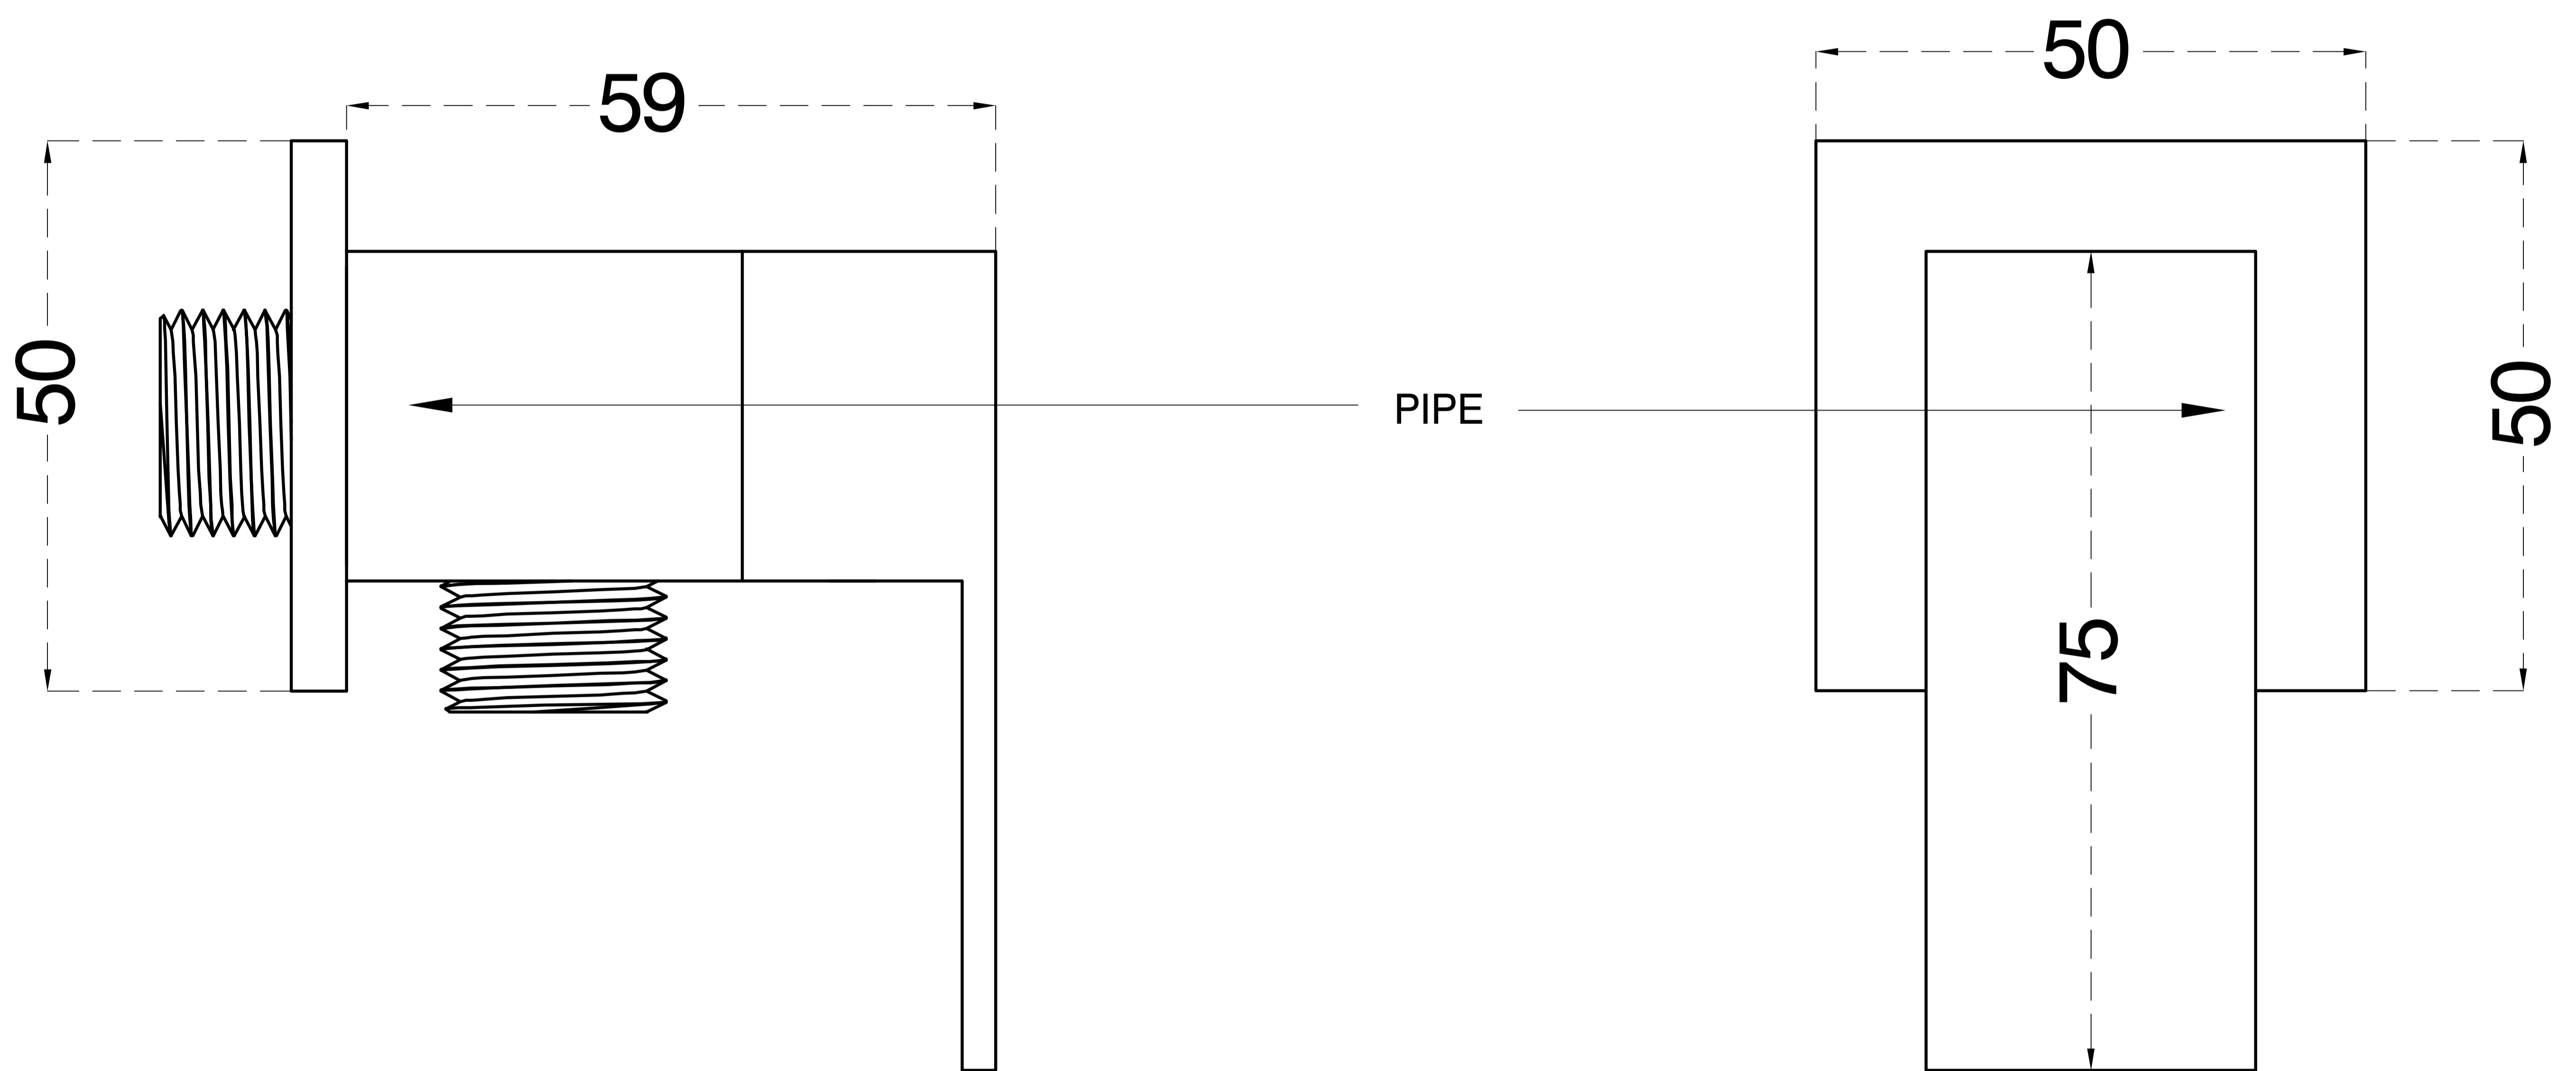

Angle Valve (Brass)

Product Code : 3114

Technical Drawing

SIDE ELEVATION

FRONT ELEVATION

All dimension are in **mm**